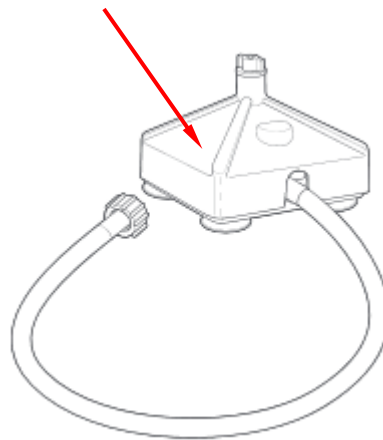

Parts & Accessories Diagram

Model HBH450-CE

PROPRIETARY RIGHTS NOTICE This document and all information contained within it is the property of Hamilton Beach Brands, Inc. (HBB). It is confidential and proprietary and has been provided to you for a limited purpose. It must be returned or destroyed upon request. Disclosure, reproduction or use of this document and any information contained within it, in full or in part, for any purpose is forbidden without the prior written consent of HBB. No photographs may be taken of any article fabricated or assembled from this document without the prior written consent of HBB.

Accessories

Container Washer
BCR100

 4421 Waterfront Drive Glen Allen, VA 23060	Revision Description:	Updated Upper Housing part number.						
	Request Number:	DOC6920	Revision Date:	07/19/2016	Approved by:	DOC6920		
	Issue Code(s):		Page:	3 of 3	Document #:	510015200	Rev:	M