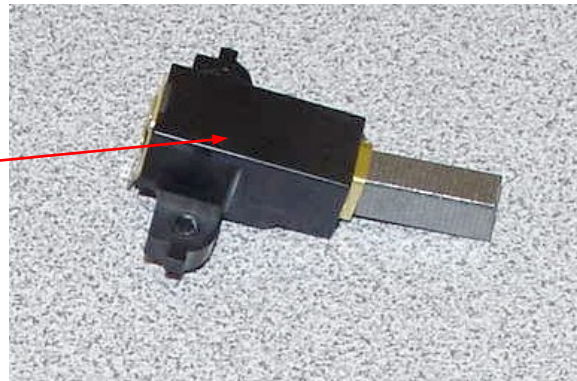

RFI Board  
990064700

Cord Socket  
990064800

Hamilton Beach  
Commercial Badge  
990092700

Brush Motor Kit  
990075200  
(Set is 2 pcs)

Jar Sensor  
990084400

Hamilton Beach 4421 Waterfront Drive Glen Allen, VA 23060	Revision Description:	Updated Upper Housing part number.					
	Request Number:	DOC6920	Revision Date:	07/19/2016	Approved by:	DOC6920	
	Issue Code(s):		Page:	2 of 3	Document #:	510015200	Rev: