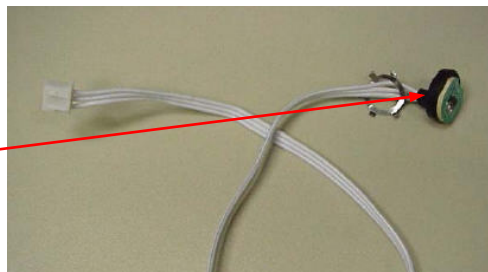

RFI Board  
990064700

Cord Socket  
990064800

Hamilton Beach  
Commercial Badge  
990092700

Brush Motor Kit  
990075200  
(Set is 2 pcs)

Jar Sensor  
990084400

Hamilton Beach 4421 Waterfront Drive Glen Allen, VA 23060	Revision Description:	Updated Upper Housing part number.					
	Request Number:	DOC6920	Revision Date:	07/19/2016	Approved by:	DOC6920	
	Issue Code(s):		Page:	2 of 3	Document #:	510015200	Rev: