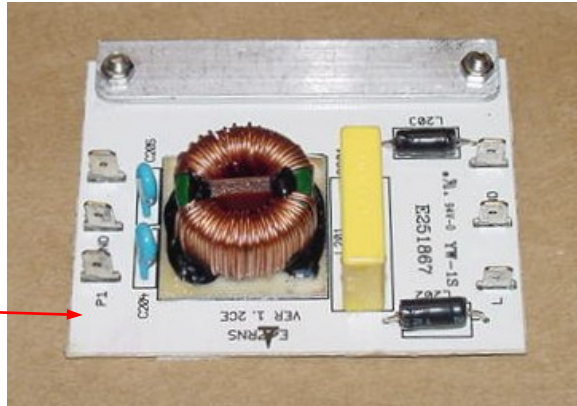

Parts & Accessories Diagram

Model HBH450-CE

PROPRIETARY RIGHTS NOTICE This document and all information contained within it is the property of Hamilton Beach Brands, Inc. (HBB). It is confidential and proprietary and has been provided to you for a limited purpose. It must be returned or destroyed upon request. Disclosure, reproduction or use of this document and any information contained within it, in full or in part, for any purpose is forbidden without the prior written consent of HBB. No photographs may be taken of any article fabricated or assembled from this document without the prior written consent of HBB.

RFI Board
990064700